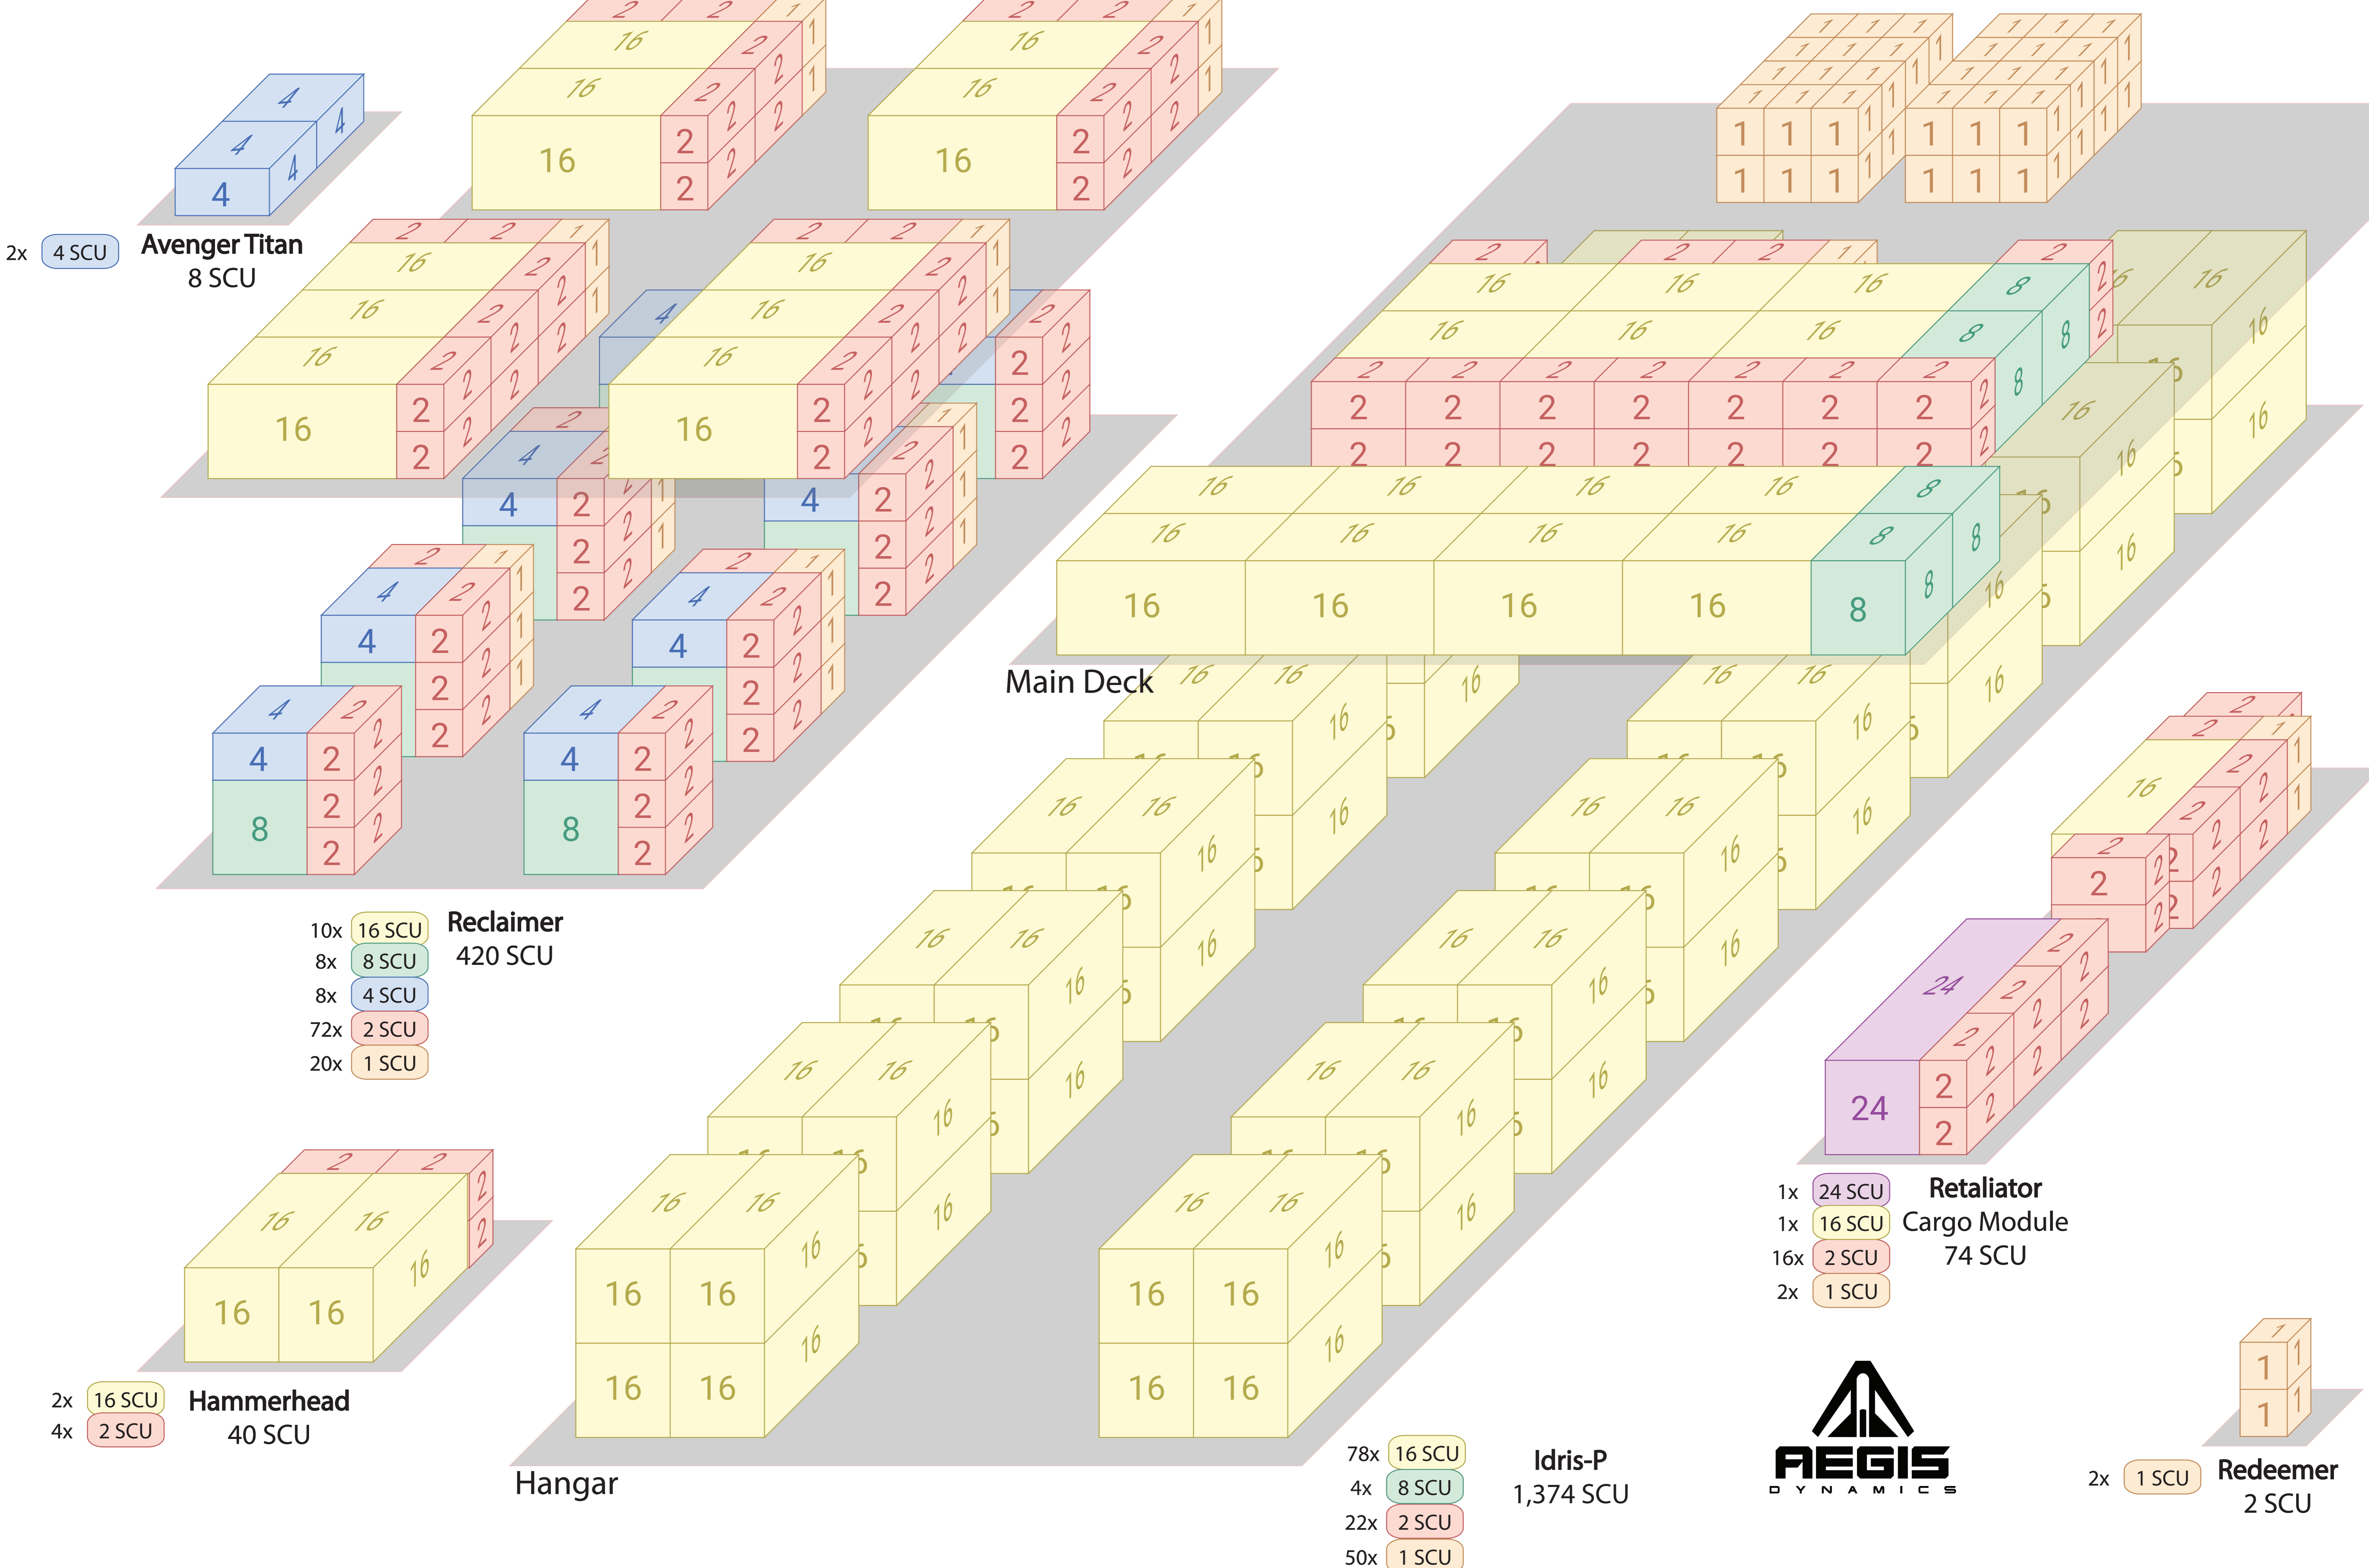

C2 Hercules Starlifter
 20x 32 SCU
 28x 2 SCU
 696 SCU

Intrepid
 4x 2 SCU
 8 SCU

Mercury Star Runner
 3x 24 SCU
 9x 4 SCU
 6x 1 SCU
 114 SCU

C1 Spirit
 2x 32 SCU
 64 SCU

2x 4 SCU
Avenger Titan
 8 SCU

10x 16 SCU
 8x 8 SCU
 8x 4 SCU
 72x 2 SCU
 20x 1 SCU
Reclaimer
 420 SCU